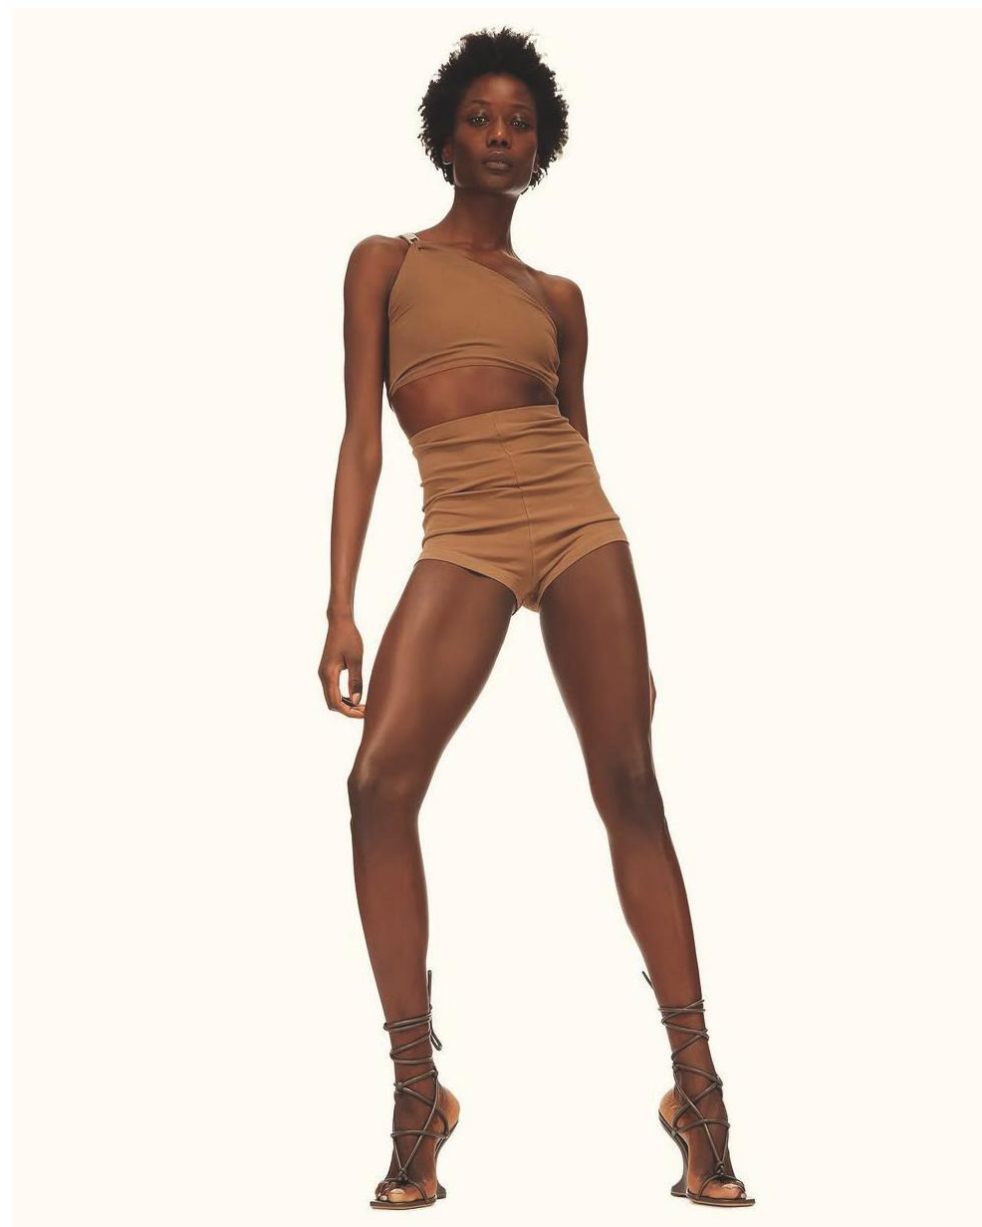

HEIGHT 180-5'10,5 CHEST 82-32 WAIST 64-25 HIPS 88-34,5 SHOES 40,5-9
HAIR AFRO-AFROS EYES BLACK-NOIRS

THE WAVES Models- www.thewavesmodels.com - thewavesmodels@thewavesagency.com